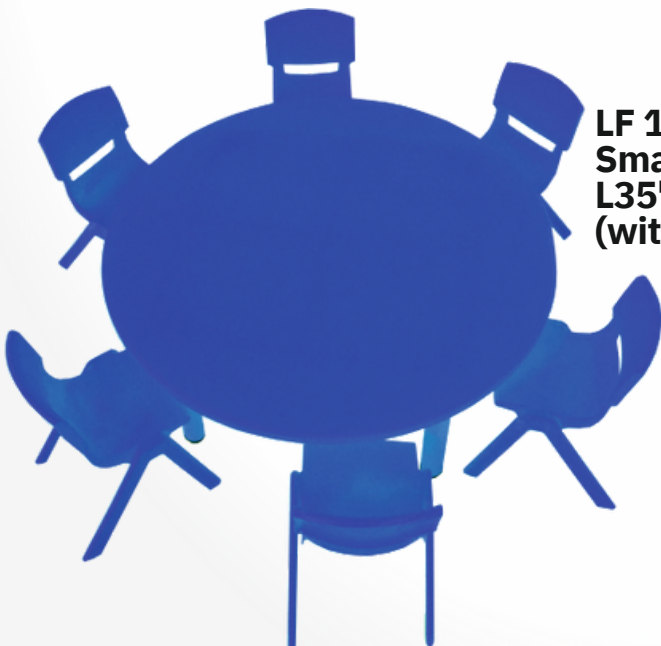

**LF 146**  
**Plastic Handle Chair**  
**L52xW41xH28 CM**

**LF 156**  
**Metal Handle Chair**  
**12" Seating Height**

**LF 166**  
**Metal Handle Chair**  
**14" Seating Height**

**LF 176**  
**Metal Plastic Chair**  
**(H30CM)**

**LF 186**  
**Adjust Plastic Chair**  
**(26CM-30CM)**

**LF 110 Big Rectangle Table**  
L155xW76xH48 CM (without chair)

**XL  
SIZE**

**LF 111 Front Round Table**  
L61"xW33"xH20" (without chair)

**LF 113**  
**Square Table**  
**L24"xW24"xH20"**  
**(without chair)**

**LF 114 Round Table**  
**L45"xH20"**  
**(without chair)**

**LF 114S**  
**Small Round Table**  
**L35" x H20"**  
**(without chair)**

**LF 115S**  
**Small Rectangle Table**  
**L36"x W18" x H20" (without chair)**

**LF 115 Rectangle Table**  
**L48"xW24"xH20" (without chair)**

MDF Top Adjustable Metal Legs  
H37-60CM

**LF 211 Front Round Table**  
L180xW90 CM (without chair)

**LF 214 Round Table**  
D110CM (without chair)