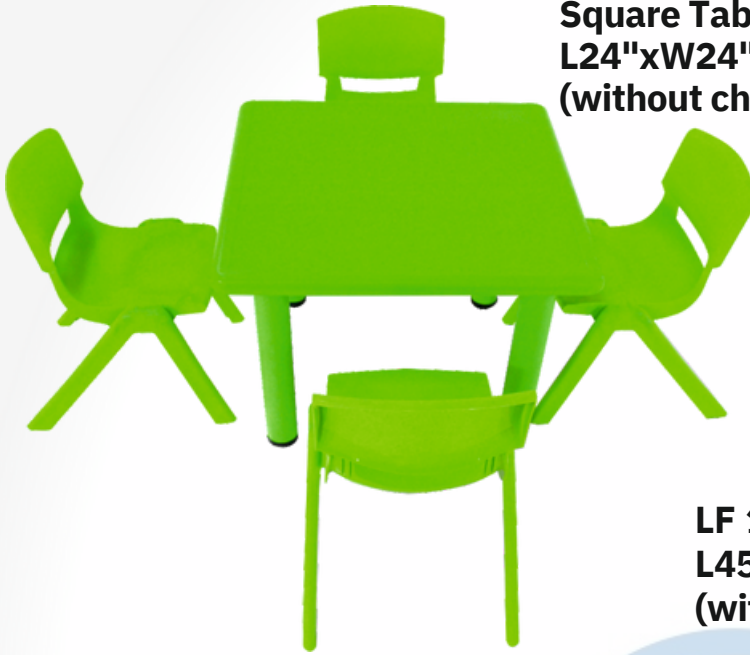

**LF 146**  
**Plastic Handle Chair**  
**L52xW41xH28 CM**

**LF 156**  
**Metal Handle Chair**  
**12" Seating Height**

**LF 166**  
**Metal Handle Chair**  
**14" Seating Height**

**LF 176**  
**Metal Plastic Chair**  
**(H30CM)**

**LF 186**  
**Adjust Plastic Chair**  
**(26CM-30CM)**

**LF 110 Big Rectangle Table**  
L155xW76xH48 CM (without chair)

**XL  
SIZE**

**LF 111 Front Round Table**  
L61"xW33"xH20" (without chair)

**LF 113**  
**Square Table**  
**L24"xW24"xH20"**  
**(without chair)**

**LF 114 Round Table**  
**L45"xH20"**  
**(without chair)**

**LF 114S**  
**Small Round Table**  
**L35" x H20"**  
**(without chair)**

**LF 115S**  
**Small Rectangle Table**  
**L36"x W18" x H20" (without chair)**